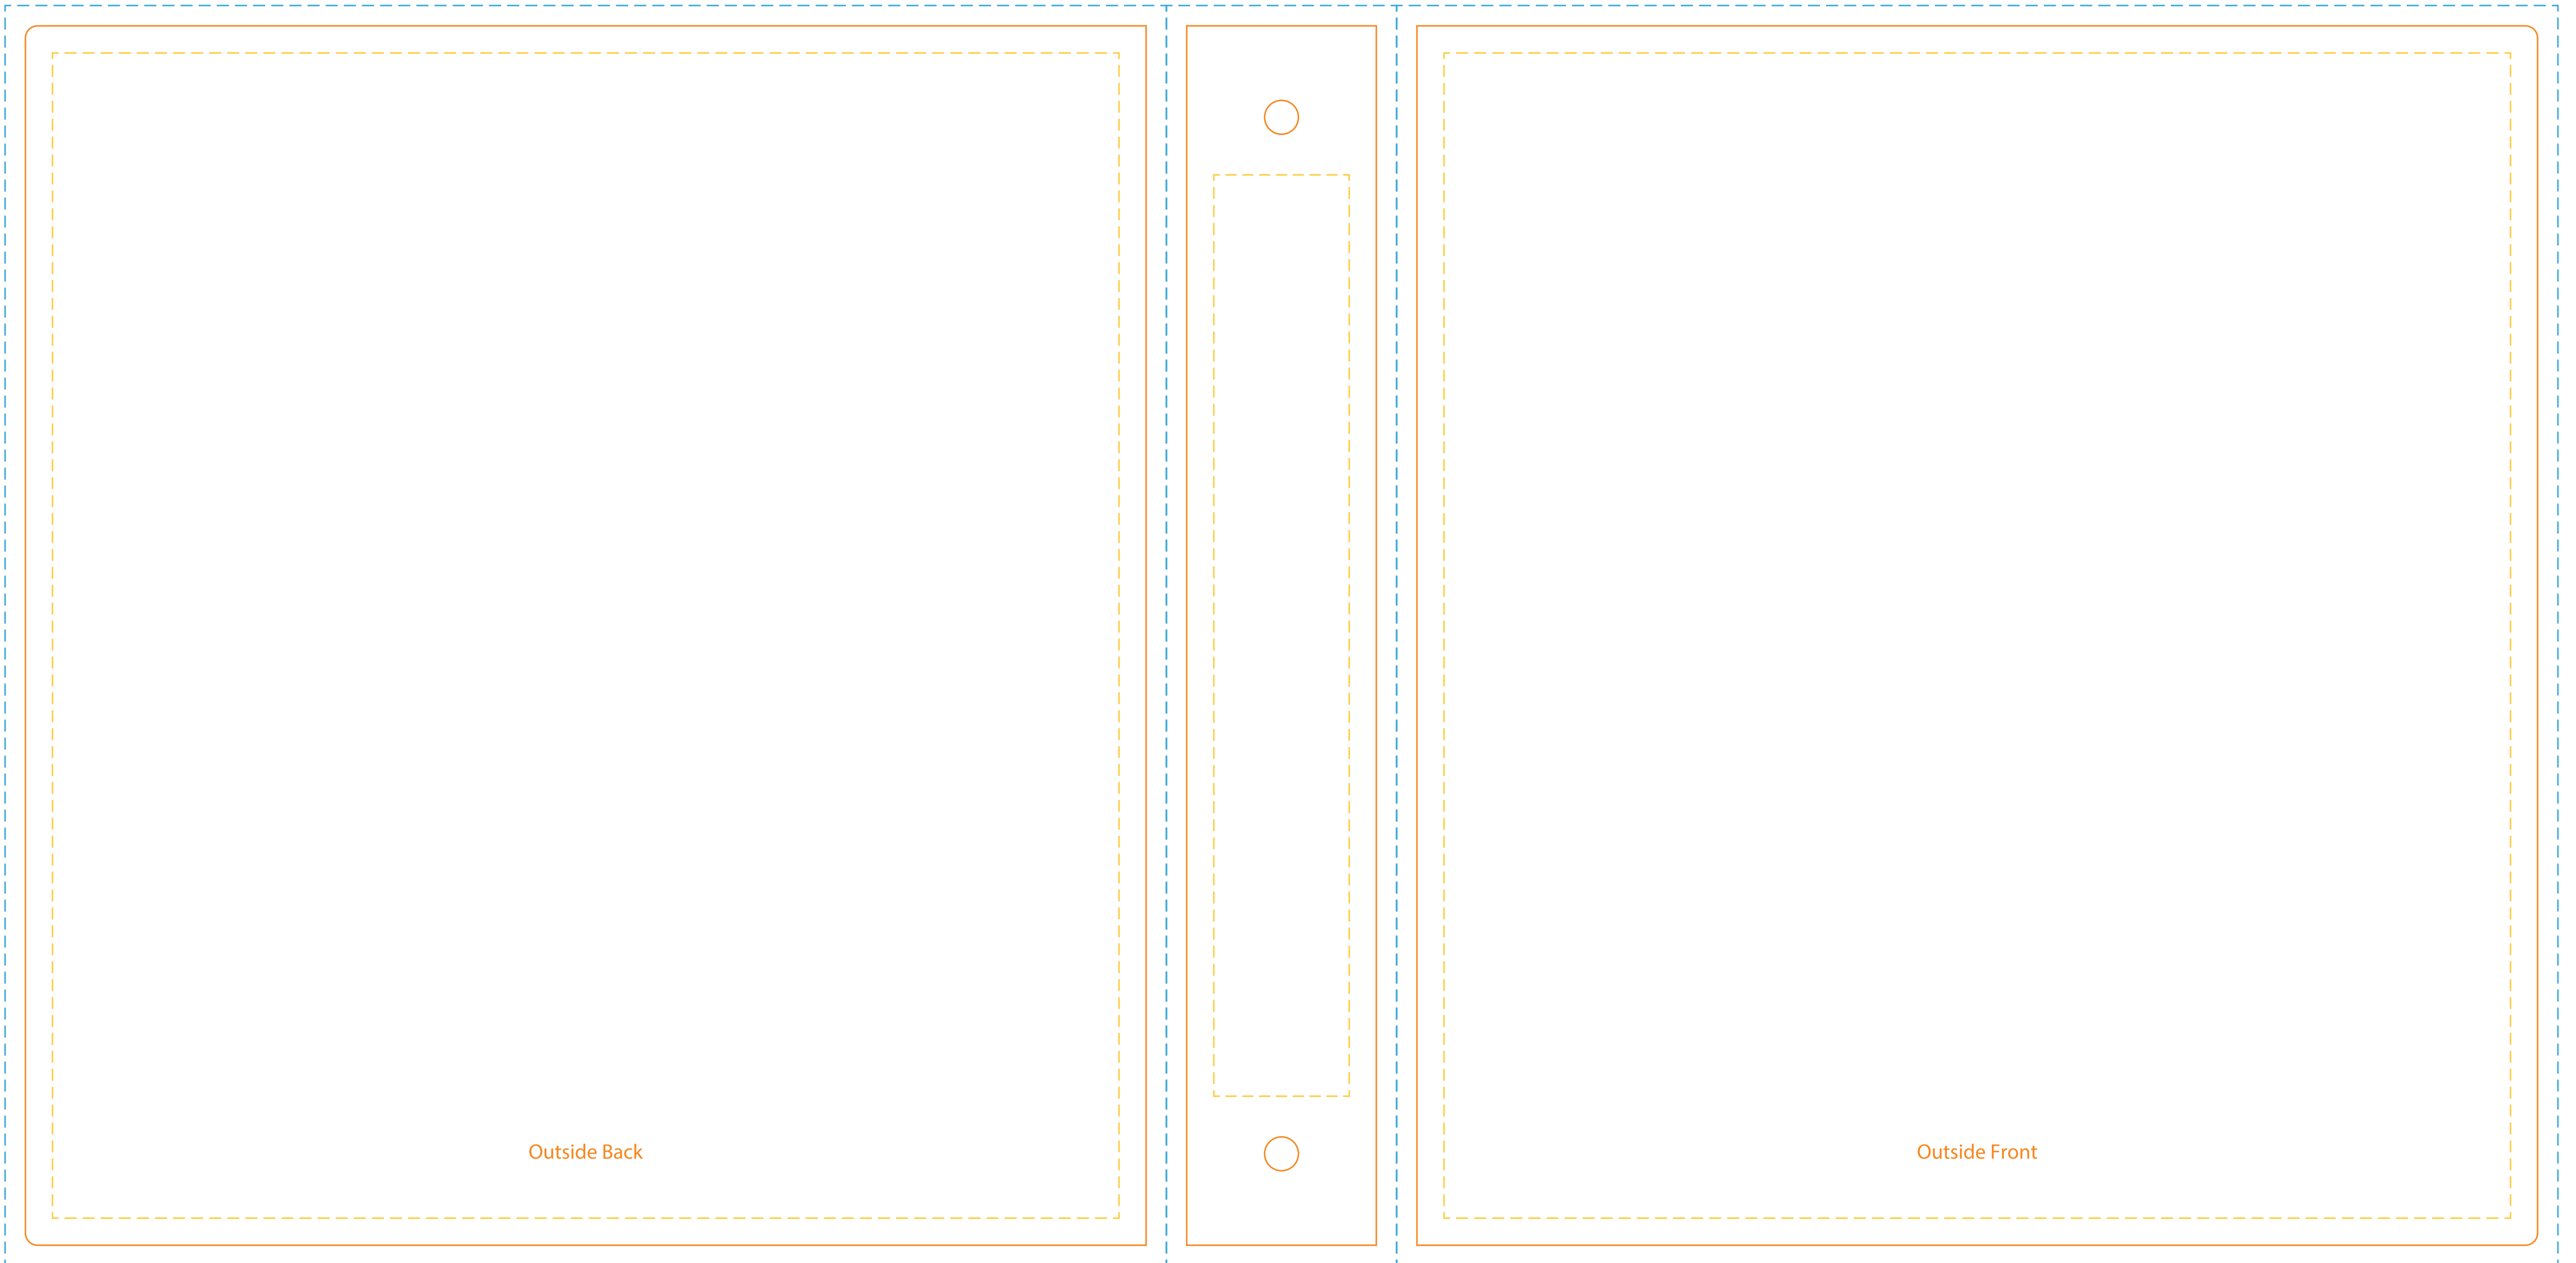

# Template

Product: 2015F40 Entrapment  
Product Size (H x W): 11.525" x 23.213"  
Entrapment Size (H x W): 11.25" x 10.344" Radius on outside corners  
Imprint Area: Front and Back 10.75" x 9.844"  
Spine 8.5" x 1.25"  
Imprint Method: Ampli-Fey™/ Digital Full-Color

- Blue Dashed Lines indicate the bleed allowance.
- Orange Solid Lines indicate the die cut area.
- Yellow Dashed Lines indicate maximum imprint area for graphics and text that does not bleed.

Outside Back