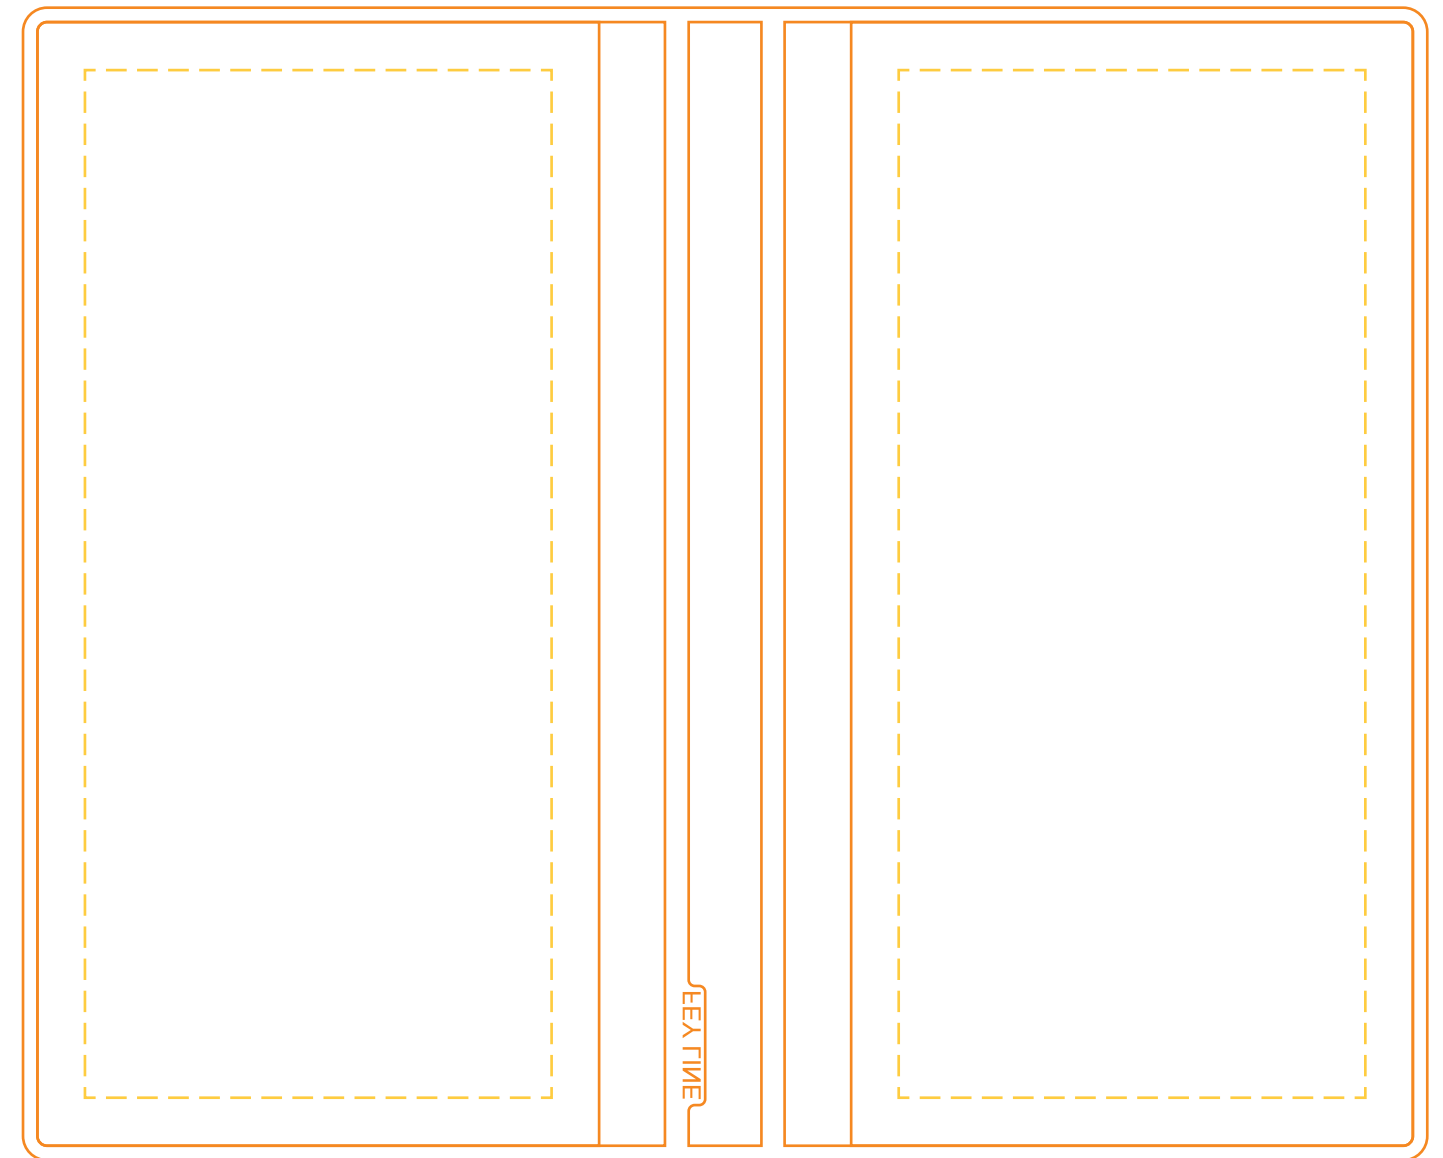

Template

Product: F1441
Product Size (H x W): 6" x 7.31"
Imprint Area: 5.35" x 2.80"
Standard Imprint Method: Ampli-Fey™
Digital One-Color

- Blue Dashed Lines indicate the bleed allowance.
- Orange Solid Lines indicate the die cut area.
- Yellow Dashed Lines indicate maximum imprint area for graphics and text that does not bleed.

Outside Back

Outside Front

Template

Product: F1441 Inside Pockets
Product Size (H x W): 6" x 7.31"
Imprint Area: 5.35" x 2.43"
Standard Imprint Method: Ampli-Fey™
Digital One-Color

- Blue Dashed Lines indicate the bleed allowance.
- Orange Solid Lines indicate the die cut area.
- Yellow Dashed Lines indicate maximum imprint area for graphics and text that does not bleed.

Inside Front

Inside Back