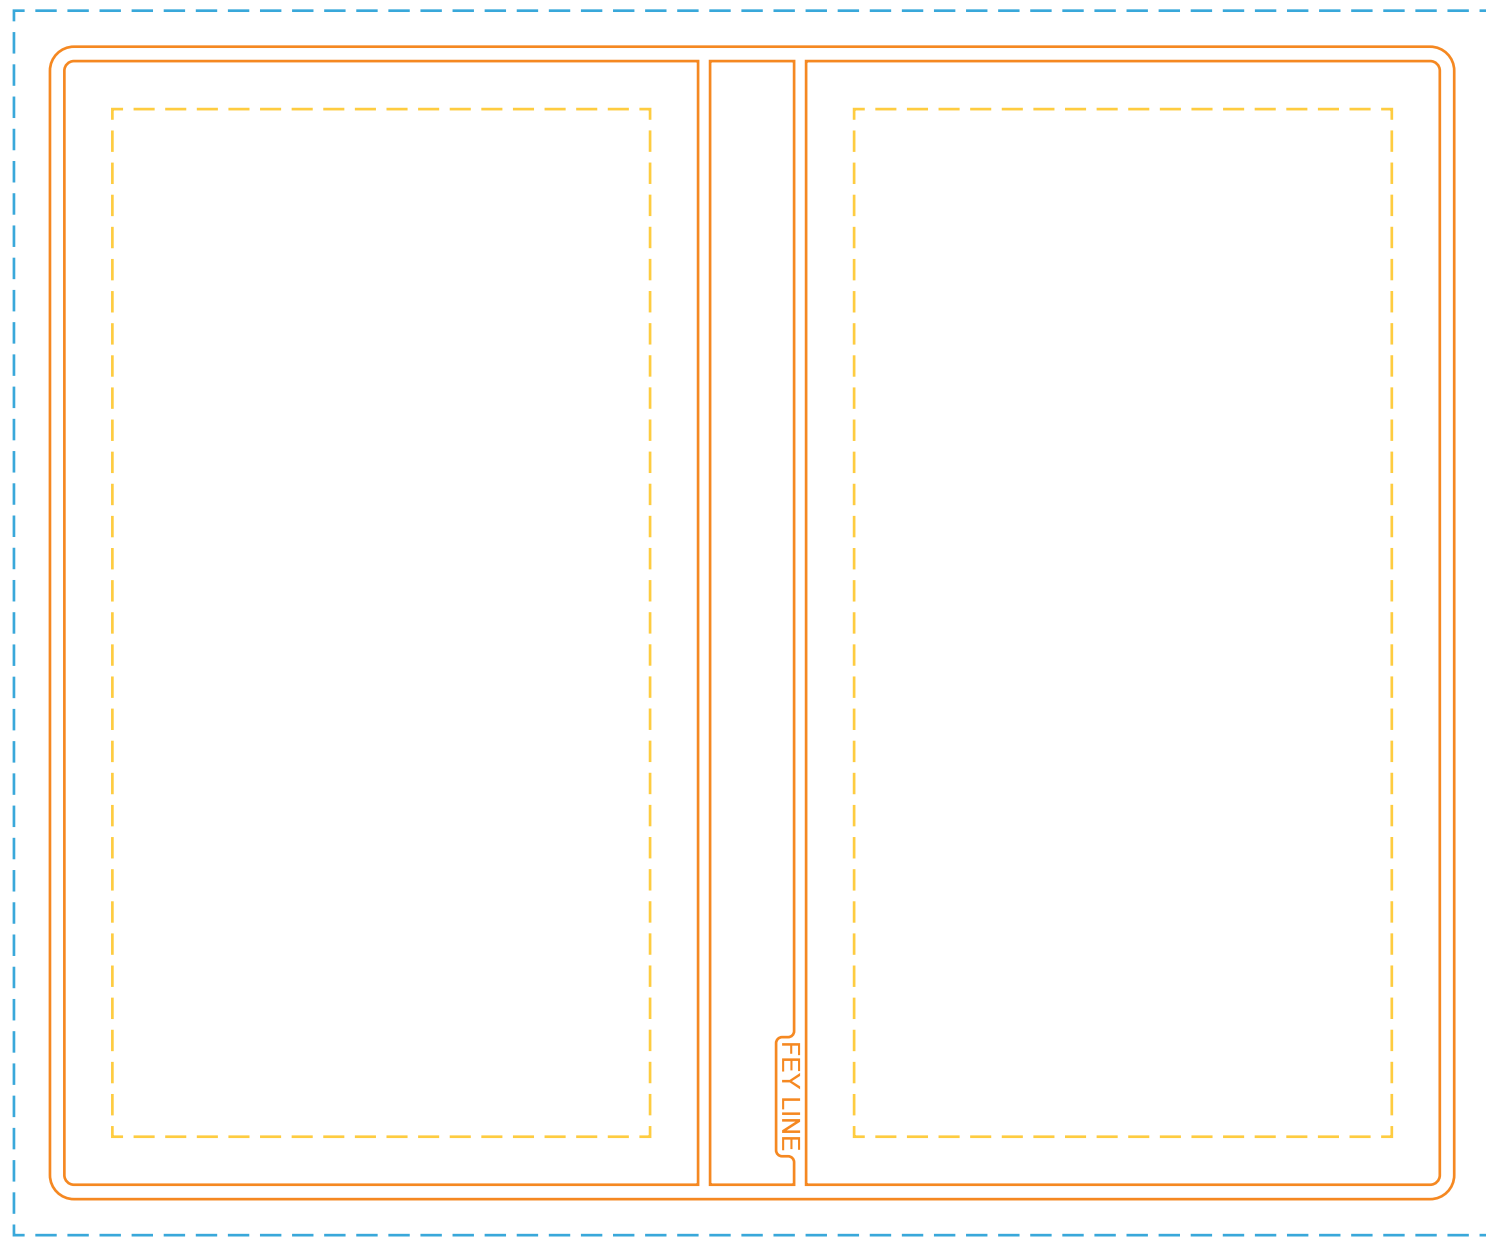

Template

Product: F1441
Product Size (H x W): 6" x 7.31"
Imprint Area: 5.35" x 2.80"
Standard Imprint Method: Ampli-Fey™
Digital One-Color

- Blue Dashed Lines indicate the bleed allowance.
- Orange Solid Lines indicate the die cut area.
- Yellow Dashed Lines indicate maximum imprint area for graphics and text that does not bleed.

Outside Back

Outside Front

Template

Product: F1441 Inside Pockets
Product Size (H x W): 6" x 7.31"
Imprint Area: 5.35" x 2.43"
Standard Imprint Method: Ampli-Fey™
Digital One-Color

- Blue Dashed Lines indicate the bleed allowance.
- Orange Solid Lines indicate the die cut area.
- Yellow Dashed Lines indicate maximum imprint area for graphics and text that does not bleed.

Inside Front

Inside Back