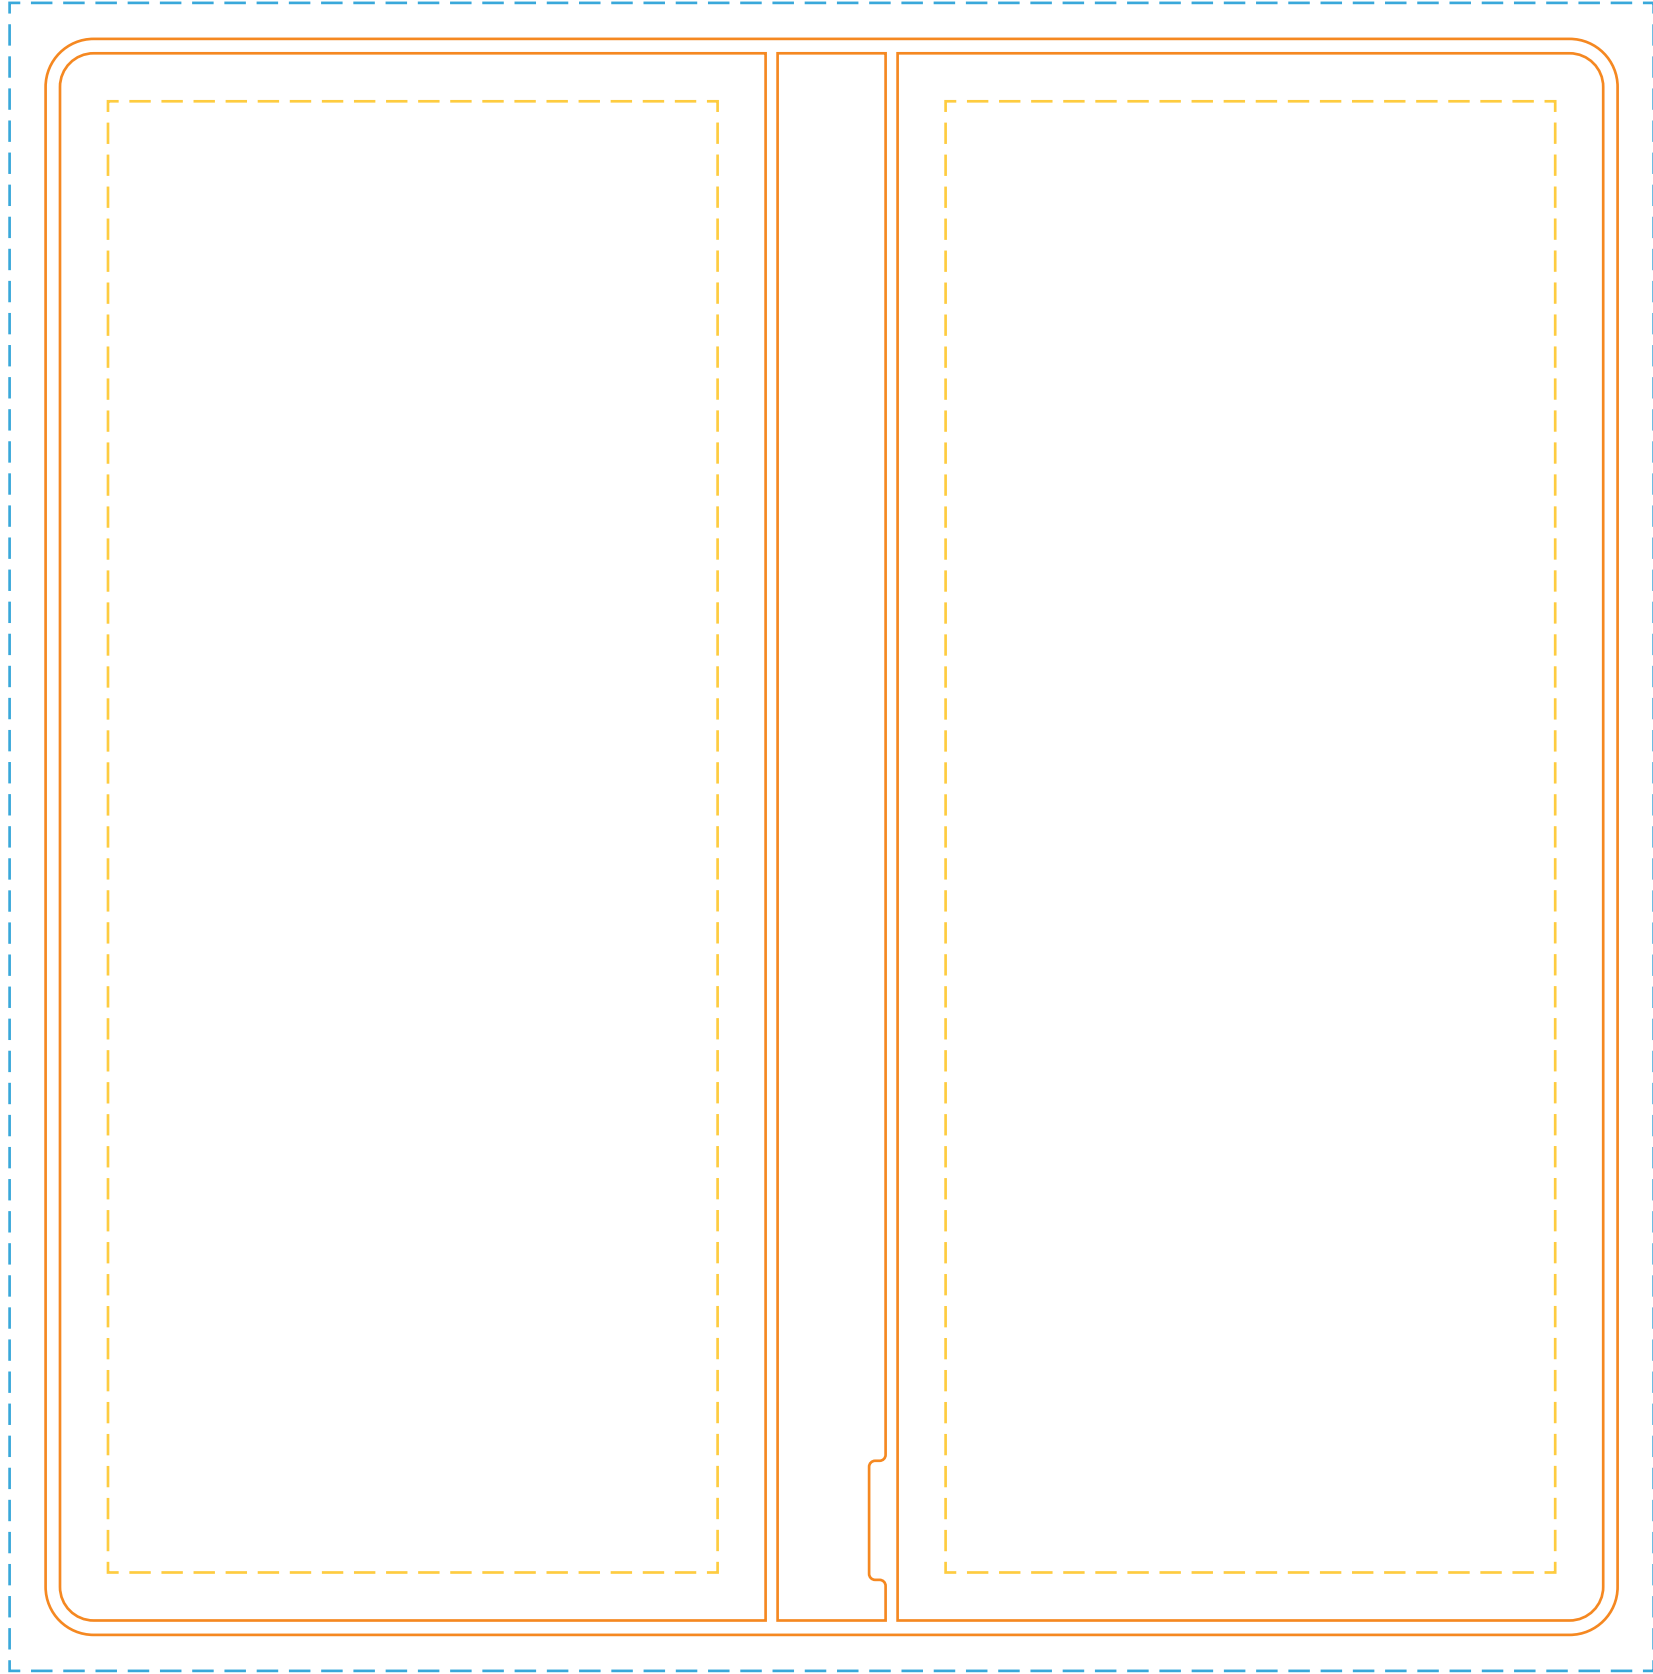

Template

Product: 3308

Product Size (H x W): 8.31" x 8.19"

Imprint Area: 7.66" x 3.18"

Standard Imprint Method: Ampli-Fey™ One-Color

- Blue Dashed Lines indicate the bleed allowance.
- Orange Solid Lines indicate the die cut area.
- Yellow Dashed Lines indicate maximum imprint area for graphics and text that does not bleed.

Outside Back

Outside Front

Template

Product: 3308 Inside Pockets

Product Size (H x W): 8.31" x 8.19"

Imprint Area: 7.66" x 2.8"

Standard Imprint Method: Ampli-Fey™ One-Color

- Blue Dashed Lines indicate the bleed allowance.
- Orange Solid Lines indicate the die cut area.
- Yellow Dashed Lines indicate maximum imprint area for graphics and text that does not bleed.

Inside Front

Inside Back